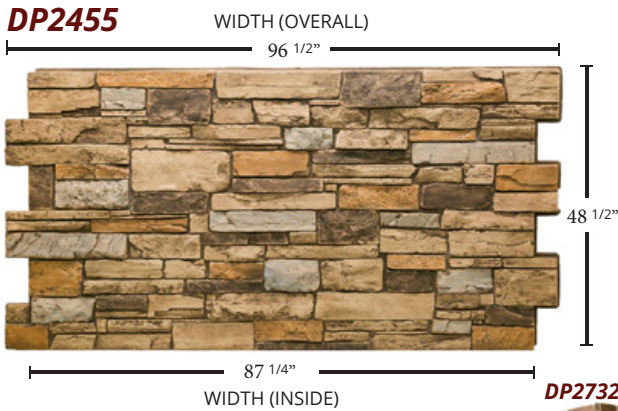

LEDGESTONE

FAUXSTONE/PANELS
DATA SHEET

4'x8' SERIES

DP2454M/N

DP2732-8

DP2732

4'x8' SERIES & EXTRAS

DP2455 - LEDGESTONE 4'x8'

Thickness: 1 3/4" Outside Width: 96 1/2"
Height: 48 1/2" Weight: 37 lbs
Inside Width: 87 1/4" Area: 32 sq ft

DP2454M/N - LEDGESTONE KEYLESS CORNER

Thickness: 2" Outside Width: 12" / 6 1/2"
Height: 48 1/2" Weight: 9 lbs
Inside Width: 10" / 4" Area: 6.33 sq ft

DP2732 / DP2732-8 - LEDGESTONE ACCENT CORNER

Thickness: 2" Outside Width: 23 1/2"
Height: 96" / 48" Weight: 21 lbs
Inside Width: 21 1/2" Area: 17.3 sq ft

WAINSCOT SERIES

DP2731M/N

WAINSCOT SERIES & EXTRAS

CUSTOMIZATION

MADE TO ORDER COLUMNS

16" - 48" WIDE | 4' - 8' HIGH SECTIONS

FACTORY MITERED CORNERS

While each pattern of URESTONE has standard corners, factory fabricated interlocking corners are available to fit specific site requirements. Customized corners ensure natural and realistic transitions.