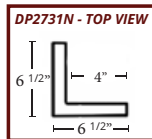

Thickness: 1 3/4" Outside Width: 96 1/2"
Height: 48 1/2" Weight: 37 lbs
Inside Width: 87 1/4" Area: 32 sq ft

DP2454M/N - LEDGESTONE KEYLESS CORNER

Thickness: 2" Outside Width: 12" / 6 1/2"
Height: 48 1/2" Weight: 9 lbs
Inside Width: 10" / 4" Area: 6.33 sq ft

DP2732 / DP2732-8 - LEDGESTONE ACCENT CORNER

Thickness: 2" Outside Width: 23 1/2"
Height: 96" / 48" Weight: 21 lbs
Inside Width: 21 1/2" Area: 17.3 sq ft

WAINSCOT SERIES

DP2731M/N

WAINSCOT SERIES & EXTRAS

DP2730 - LEDGESTONE WAINSCOT

Thickness: 1 3/4" Outside Width: 96 1/2"
Ledger Depth: 2 1/2" Weight: 37 lbs
Height: 42" Area: 32 sq ft
Inside Width: 87 1/4"

DP2731M/N - LEDGESTONE WAINSCOT CORNER

Thickness: 2" Outside Width: 12" / 6 1/2"
Height: 42" Weight: 9 lbs
Inside Width: 10" / 4" Area: 6.33 sq ft

2'x4' SERIES

2'x4' SERIES

UL2610 - LEDGESTONE 2'x4'

Thickness: 1 1/4" Outside Width: 48"
Height: 24" Weight: 9 lbs
Inside Width: 39 7/8" Area: 8 sq ft

UL2612 - LEDGESTONE 2'x4' WAINSCOT

Thickness: 1 1/4" Outside Width: 48"
Ledger Depth: 2 1/2" Weight: 9 lbs
Height: 24" Area: 8 sq ft
Inside Width: 39 7/8"