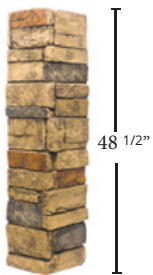

LEDGESTONE

FAUXSTONE/PANELS
DATA SHEET

4'x8' SERIES

4'x8' SERIES & EXTRAS

DP2455 - LEDGESTONE 4'x8'

Thickness: 1 3/4" Outside Width: 96 1/2"
Height: 48 1/2" Weight: 37 lbs
Inside Width: 87 1/4" Area: 32 sq ft

DP2454M/N - LEDGESTONE KEYLESS CORNER

Thickness: 2" Outside Width: 12" / 6 1/2"
Height: 48 1/2" Weight: 9 lbs
Inside Width: 10" / 4" Area: 6.33 sq ft

DP2732 / DP2732-8 - LEDGESTONE ACCENT CORNER

Thickness: 2" Outside Width: 23 1/2"
Height: 96" / 48" Weight: 21 lbs
Inside Width: 21 1/2" Area: 17.3 sq ft

WAINSCOT SERIES

WAINSCOT SERIES & EXTRAS

DP2730 - LEDGESTONE WAINSCOT

Thickness: 1 3/4" Outside Width: 96 1/2"
Ledger Depth: 2 1/2" Weight: 37 lbs
Height: 42" Area: 32 sq ft
Inside Width: 87 1/4"

DP2731M/N - LEDGESTONE WAINSCOT CORNER

Thickness: 2" Outside Width: 12" / 6 1/2"
Height: 42" Weight: 9 lbs
Inside Width: 10" / 4" Area: 6.33 sq ft

2'x4' SERIES

2'x4' SERIES

UL2610 - LEDGESTONE 2'x4'

Thickness: 1 1/4" Outside Width: 48"
Height: 24" Weight: 9 lbs
Inside Width: 39 7/8" Area: 8 sq ft

UL2612 - LEDGESTONE 2'x4' WAINSCOT

Thickness: 1 1/4" Outside Width: 48"
Ledger Depth: 2 1/2" Weight: 9 lbs
Height: 24" Area: 8 sq ft
Inside Width: 39 7/8"