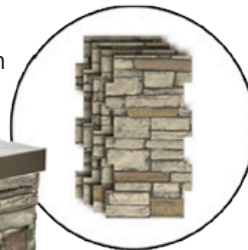

COLUMNS

24" COLUMNS

Optional Column Caps Available

DP2804 - LEDGESTONE COLUMN WRAP 24" x 36"
Outside Width: 27"
Inside Width: 24"
Height: 36"
Thickness: 1 1/2"

16" COLUMNS

Optional Column Caps Available

DP2804 - LEDGESTONE COLUMN WRAP 16" x 36"
Outside Width: 19-20"
Inside Width: 16"
Height: 36"
Thickness: 1 1/2"

CUSTOMIZATION

MADE TO ORDER COLUMNS

16" - 48" WIDE | 4' - 8' HIGH SECTIONS

FACTORY MITERED CORNERS

While each pattern of URESTONE has standard corners, factory fabricated interlocking corners are available to fit specific site requirements. Customized corners ensure natural and realistic transitions.