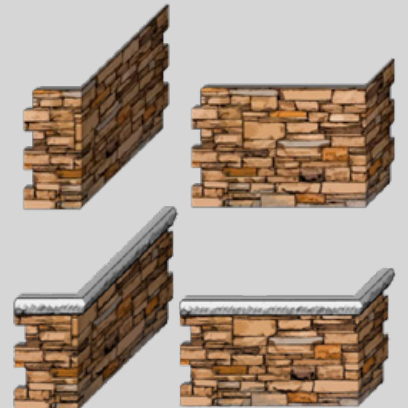

COLUMNS

24" COLUMNS

Optional Column Caps Available

DP2804 - LEDGESTONE COLUMN WRAP 24" x 36"
Outside Width: 27"
Inside Width: 24"
Height: 36"
Thickness: 1 1/2"

16" COLUMNS

Optional Column Caps Available

DP2804 - LEDGESTONE COLUMN WRAP 16" x 36"
Outside Width: 19-20"
Inside Width: 16"
Height: 36"
Thickness: 1 1/2"

CUSTOMIZATION

MADE TO ORDER COLUMNS

16" - 48" WIDE | 4' - 8' HIGH SECTIONS

FACTORY MITERED CORNERS

While each pattern of URESTONE has standard corners, factory fabricated interlocking corners are available to fit specific site requirements. Customized corners ensure natural and realistic transitions.