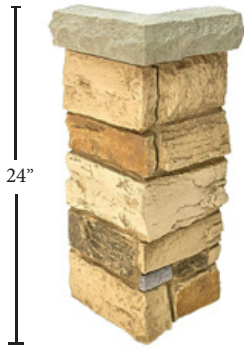

EXTRAS & ACCESSORIES

UL2613