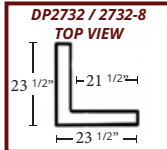

DP2731M/N

4'x8' SERIES & EXTRAS

DP2455 - LEDGESTONE 4'x8'

Thickness: 1 3/4" Outside Width: 96 1/2"
Height: 48 1/2" Weight: 37 lbs
Inside Width: 87 1/4" Area: 32 sq ft

DP2454M/N - LEDGESTONE KEYLESS CORNER

Thickness: 2" Outside Width: 12" / 6 1/2"
Height: 48 1/2" Weight: 9 lbs
Inside Width: 10" / 4" Area: 6.33 sq ft

DP2732 / DP2732-8 - LEDGESTONE ACCENT CORNER

Thickness: 2" Outside Width: 23 1/2"
Height: 96" / 48" Weight: 21 lbs
Inside Width: 21 1/2" Area: 17.3 sq ft