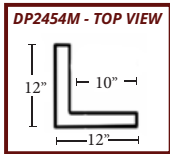

LEDGESTONE

FAUXSTONE/PANELS
DATA SHEET

4'x8' SERIES

4'x8' SERIES & EXTRAS

DP2455 - LEDGESTONE 4'x8'

Thickness: 1 3/4" Outside Width: 96 1/2"
Height: 48 1/2" Weight: 37 lbs
Inside Width: 87 1/4" Area: 32 sq ft

DP2454M/N - LEDGESTONE KEYLESS CORNER

Thickness: 2" Outside Width: 12" / 6 1/2"
Height: 48 1/2" Weight: 9 lbs
Inside Width: 10" / 4" Area: 6.33 sq ft

DP2732 / DP2732-8 - LEDGESTONE ACCENT CORNER

Thickness: 2" Outside Width: 23 1/2"
Height: 96" / 48" Weight: 21 lbs
Inside Width: 21 1/2" Area: 17.3 sq ft

WAINSCOT SERIES

WAINSCOT SERIES & EXTRAS

DP2730 - LEDGESTONE WAINSCOT

Thickness: 1 3/4" Outside Width: 96 1/2"
Ledger Depth: 2 1/2" Weight: 37 lbs
Height: 42" Area: 32 sq ft
Inside Width: 87 1/4"

DP2731M/N - LEDGESTONE WAINSCOT CORNER

Thickness: 2" Outside Width: 12" / 6 1/2"
Height: 42" Weight: 9 lbs
Inside Width: 10" / 4" Area: 6.33 sq ft

2'x4' SERIES

2'x4' SERIES

UL2610 - LEDGESTONE 2'x4'

Thickness: 1 1/4" Outside Width: 48"
Height: 24" Weight: 9 lbs
Inside Width: 39 7/8" Area: 8 sq ft

UL2612 - LEDGESTONE 2'x4' WAINSCOT

Thickness: 1 1/4" Outside Width: 48"
Ledger Depth: 2 1/2" Weight: 9 lbs
Height: 24" Area: 8 sq ft
Inside Width: 39 7/8"