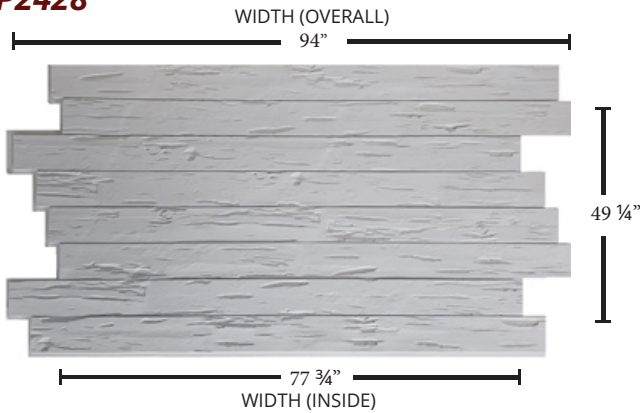

PECKY CYPRESS

FAUX WOOD PANELS
DATA SHEET

4' x 8' SERIES

DP2428

4' x 8' SERIES

DP2428 - PECKY CYPRESS 4' x 8'

Thickness: 1 1/2" Outside Width: 94"
Height: 49 1/4" Weight: 25 lbs
Inside Width: 77 3/4" Area: 29 1/4 sq ft
Individual Plank Length: 85 1/2"

CAN BE CUT IN HALF AND INTERLOCKED

COLOR OPTIONS

NATURAL

WHITE

BROWN