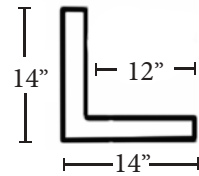

4'x8' SERIES

DP2435

4'x8' SERIES

DP2435 - TUSCANY 4'x8'

Thickness: 1 3/4" Outside Width: 96"
Height: 48" Weight: 32 lbs
Inside Width: 88" Area: 32 sq ft

EXTRAS & ACCESSORIES

DP2437

T1611

T1610

DP2437 - TOP VIEW

EXTRAS & ACCESSORIES

DP2437 - TUSCANY KEYLESS CORNERS

Thickness: 2 1/4" Outside Width: 14"
Height: 48" Weight: 10 lbs
Inside Width: 12" Area: 8 sq ft

T1611 - ROCK FACE TRIM

Thickness: 4" Depth: 3 3/8"
Length: 48"

T1610 - ROCK FACE TRIM

Thickness: 2 1/2" Depth: 3"
Length: 47 1/2"

CUSTOMIZATION

FACTORY MITERED CORNERS

While each pattern of URESTONE has standard corners, factory fabricated interlocking corners are available to fit specific site requirements. Customized corners ensure natural and realistic transitions.