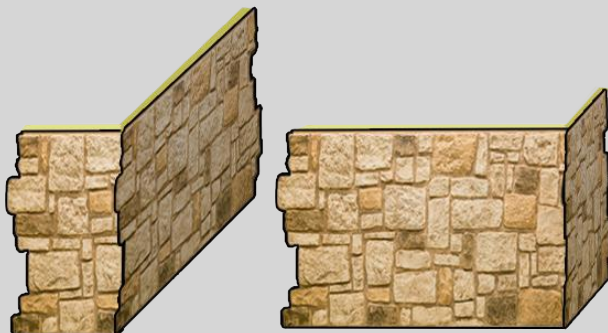

4'x8' SERIES

DP2435

4'x8' SERIES

DP2435 - TUSCANY 4'x8'

Thickness: 1 3/4" Outside Width: 96"
Height: 48" Weight: 32 lbs
Inside Width: 88" Area: 32 sq ft

EXTRAS & ACCESSORIES

DP2437

T1611

T1610

DP2437 - TOP VIEW

EXTRAS & ACCESSORIES

DP2437 - TUSCANY KEYLESS CORNERS

Thickness: 2 1/4" Outside Width: 14"
Height: 48" Weight: 10 lbs
Inside Width: 12" Area: 8 sq ft

T1611 - ROCK FACE TRIM

Thickness: 4" Depth: 3 3/8"
Length: 48"

T1610 - ROCK FACE TRIM

Thickness: 2 1/2" Depth: 3"
Length: 47 1/2"

CUSTOMIZATION

FACTORY MITERED CORNERS

While each pattern of URESTONE has standard corners, factory fabricated interlocking corners are available to fit specific site requirements. Customized corners ensure natural and realistic transitions.

PHOTOS