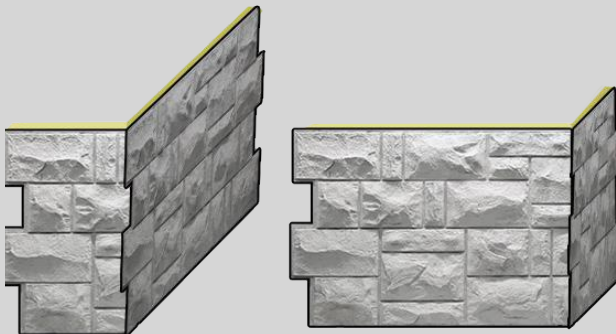

WIDTH (INSIDE)

4'x8' SERIES

DP2482 - CASTLESTONE 4'x8'

Thickness: 2 3/8"

Outside Width: 100 1/2"

Height: 48"

Weight: 46 lbs

Inside Width: 90 1/4"

Area: 33.3 sq ft

ACCESSORIES

T1611

T1610

ACCESSORIES

T1611 - ROCK FACE TRIM

Thickness: 4"

Depth: 3 3/8"

Length: 48"

T1610 - ROCK FACE TRIM

Thickness: 2 1/2"

Depth: 3"

Length: 47 1/2"

CUSTOMIZATION

FACTORY MITERED CORNERS

While each pattern of URESTONE has standard corners, factory fabricated interlocking corners are available to fit specific site requirements. Customized corners ensure natural and realistic transitions.