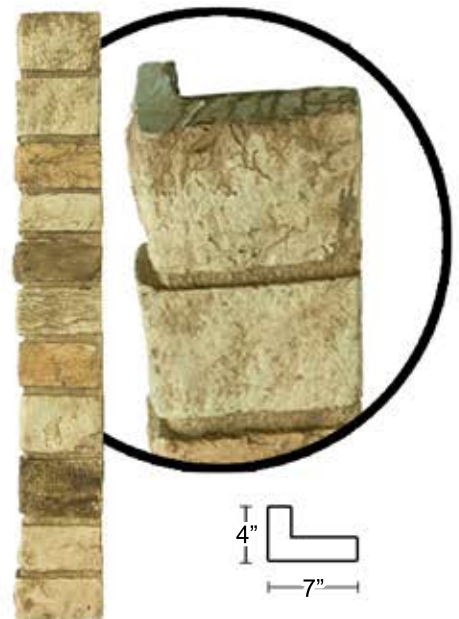

4'x8' SERIES

PRODUCT	
DP2435 TUSCANY	DP2437 KEYLESS CORNER
Thickness: 1 3/4" AVG	Thickness: 2 1/2"
Height: 48"	Height: 48"
Inside Width: 88"	Inside Width: 10"
Outside Width: 96"	Outside Width: 12"
Weight: 32 lbs	Weight: 8 lbs
Area: 32 sq ft	Area: 8 sq ft

ACCESSORIES

T1611
4" Rockface Trim

T1610
2 1/2" Rockface Trim

T1630 LEDGESTONE TRIM
Length: 48" Width: 7" Depth: 2"

COLORS

Custom Colors Available

FIELDSTONE

WHITE