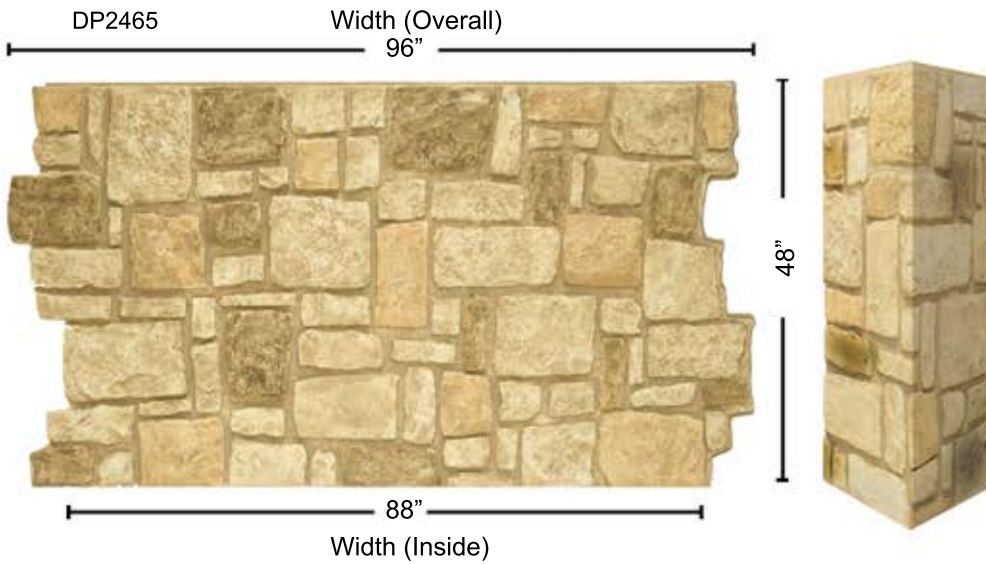

4'x8' SERIES

PRODUCT	
DP2435 TUSCANY	DP2437 KEYLESS CORNER
Thickness: 1 3/4" AVG	Thickness: 2 1/2"
Height: 48"	Height: 48"
Inside Width: 88"	Inside Width: 10"
Outside Width: 96"	Outside Width: 12"
Weight: 32 lbs	Weight: 8 lbs
Area: 32 sq ft	Area: 8 sq ft

ACCESSORIES

T1611
4" Rockface Trim

T1610
2 1/2" Rockface Trim

T1630 LEDGESTONE TRIM
Length: 48" Width: 7" Depth: 2"

COLORS

Custom Colors Available

FIELDSTONE

WHITE

PHOTOS