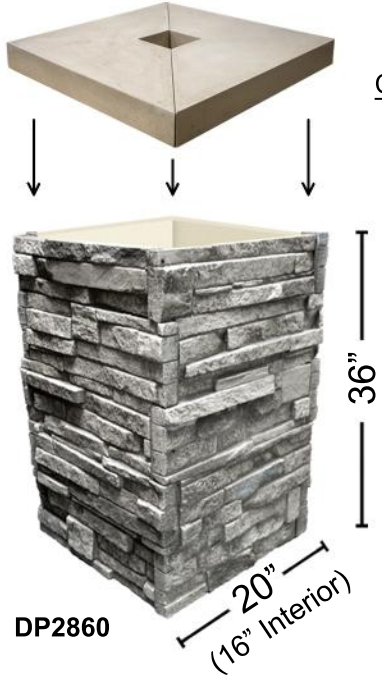

4'x8' SERIES

PRODUCT

DP2465
VIRGINIA STACKED STONE
 Thickness: 1 1/2"
 Height: 48 3/8"
 Inside Width: 88"
 Outside Width: 95"
 Weight: 36 lbs
 Area: 32 sq ft

PRODUCT

DP2467
VIRGINIA KEYLESS CORNER
 Thickness: 2"
 Height: 48"
 Inside Width: 10"
 Outside Width: 12"
 Weight: 10 lbs
 Area: 8 sq ft

WAINSCOT SERIES

PRODUCT

<p>DP2722 VIRGINIA WAINSCOT Thickness: 1 1/2" Height: 41 1/2" Inside Width: 89" Outside Width: 96" Weight: 26 lbs Area: 29 sq ft</p>	<p>DP2723 VIRGINIA WAINSCOT CORNER Thickness: 2" Height: 41 1/2" Inside Width: 12" Outside Width: 14 1/2" Weight: 10 lbs Area: 8 sq ft</p>	<p>DP2725 VIRGINIA WAINSCOT DOOR TERMINATION Thickness: 2" Height: 41 1/2" Width: 4" Weight: 3 lbs</p>
---	---	---

ACCESSORIES

Column Cap Option

*Column Kit comes with four separate flat peices as shown above

PRODUCT

DP2860
VIRGINIA 16" COLUMN KIT
 Inside Width: 16"
 Outside Width: 20"
 Thickness: 4"
 Height: 36"
 Weight: 25 lbs
 Area: 18 sq ft