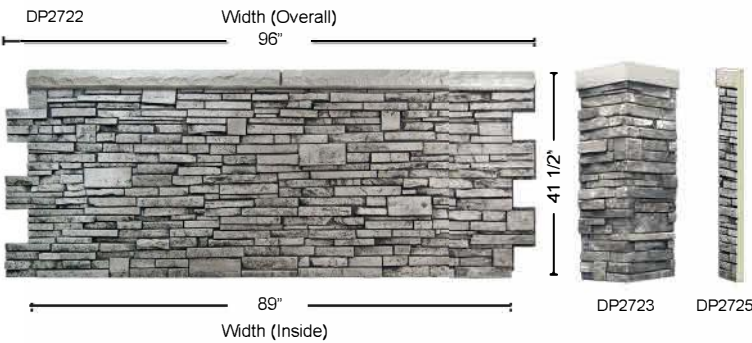

4'x8' SERIES

PRODUCT

DP2465
VIRGINIA STACKED STONE
 Thickness: 1 1/2"
 Height: 48 3/8"
 Inside Width: 88"
 Outside Width: 95"
 Weight: 36 lbs
 Area: 32 sq ft

PRODUCT

DP2467
VIRGINIA KEYLESS CORNER
 Thickness: 2"
 Height: 48"
 Inside Width: 10"
 Outside Width: 12"
 Weight: 10 lbs
 Area: 8 sq ft

WAINSCOT SERIES

PRODUCT

<p>DP2722 VIRGINIA WAINSCOT Thickness: 1 1/2" Height: 41 1/2" Inside Width: 89" Outside Width: 96" Weight: 26 lbs Area: 29 sq ft</p>	<p>DP2723 VIRGINIA WAINSCOT CORNER Thickness: 2" Height: 41 1/2" Inside Width: 12" Outside Width: 14 1/2" Weight: 10 lbs Area: 8 sq ft</p>	<p>DP2725 VIRGINIA WAINSCOT DOOR TERMINATION Thickness: 2" Height: 41 1/2" Width: 4" Weight: 3 lbs</p>
---	---	---

ACCESSORIES

Column Cap Option

*Column Kit comes with four separate flat peices as shown above

PRODUCT

DP2860
VIRGINIA 16" COLUMN KIT
 Inside Width: 16"
 Outside Width: 20"
 Thickness: 4"
 Height: 36"
 Weight: 25 lbs
 Area: 18 sq ft

COLORS

Custom Colors Available

FIELDSTONE

SLATE GREY

MOCHA

DESERT TAN

ALMOND TAUPE

RUSTIC GREY