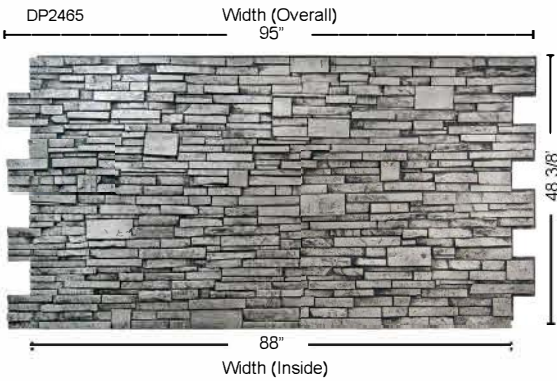

4'x8' SERIES

PRODUCT

DP2465
VIRGINIA STACKED STONE
 Thickness: 1 1/2"
 Height: 48 3/8"
 Inside Width: 88"
 Outside Width: 95"
 Weight: 36 lbs
 Area: 32 sq ft

PRODUCT

DP2467
VIRGINIA KEYLESS CORNER
 Thickness: 2"
 Height: 48"
 Inside Width: 10"
 Outside Width: 12"
 Weight: 10 lbs
 Area: 8 sq ft

WAINSCOT SERIES

PRODUCT

<p>DP2722 VIRGINIA WAINSCOT Thickness: 1 1/2" Height: 41 1/2" Inside Width: 89" Outside Width: 96" Weight: 26 lbs Area: 29 sq ft</p>	<p>DP2723 VIRGINIA WAINSCOT CORNER Thickness: 2" Height: 41 1/2" Inside Width: 12" Outside Width: 14 1/2" Weight: 10 lbs Area: 8 sq ft</p>	<p>DP2725 VIRGINIA WAINSCOT DOOR TERMINATION Thickness: 2" Height: 41 1/2" Width: 4" Weight: 3 lbs</p>
---	---	---

ACCESSORIES

Column Cap Option

*Column Kit comes with four separate flat peices as shown above

PRODUCT

DP2860
VIRGINIA 16" COLUMN KIT
 Inside Width: 16"
 Outside Width: 20"
 Thickness: 4"
 Height: 36"
 Weight: 25 lbs
 Area: 18 sq ft