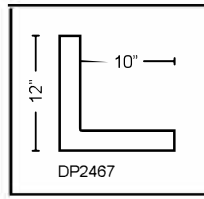

4'x8' SERIES

PRODUCT

DP2465
VIRGINIA STACKED STONE
 Thickness: 1 1/2"
 Height: 48 3/8"
 Inside Width: 88"
 Outside Width: 95"
 Weight: 36 lbs
 Area: 32 sq ft

PRODUCT

DP2467
VIRGINIA KEYLESS CORNER
 Thickness: 2"
 Height: 48"
 Inside Width: 10"
 Outside Width: 12"
 Weight: 10 lbs
 Area: 8 sq ft

WAINSCOT SERIES

PRODUCT

<p>DP2722 VIRGINIA WAINSCOT Thickness: 1 1/2" Height: 41 1/2" Inside Width: 89" Outside Width: 96" Weight: 26 lbs Area: 29 sq ft</p>	<p>DP2723 VIRGINIA WAINSCOT CORNER Thickness: 2" Height: 41 1/2" Inside Width: 12" Outside Width: 14 1/2" Weight: 10 lbs Area: 8 sq ft</p>	<p>DP2725 VIRGINIA WAINSCOT DOOR TERMINATION Thickness: 2" Height: 41 1/2" Width: 4" Weight: 3 lbs</p>
---	---	---

ACCESSORIES

Column Cap Option

*Column Kit comes with four separate flat peices as shown above

PRODUCT

DP2860
VIRGINIA 16" COLUMN KIT
 Inside Width: 16"
 Outside Width: 20"
 Thickness: 4"
 Height: 36"
 Weight: 25 lbs
 Area: 18 sq ft