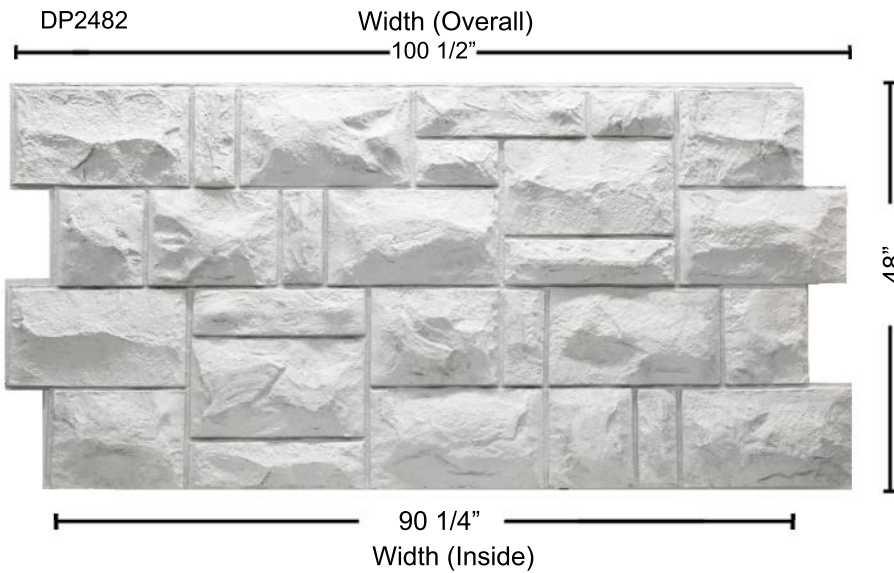

4' x 8' SERIES

**PRODUCT**

**DP2482**  
**CASTLESTONE**  
Thickness: 2 3/8"  
Height: 48"  
Inside Width: 90 1/4"  
Outside Width: 100 1/2"  
Weight: 46 lbs  
Area: ~33.3 sq ft

ACCESSORIES

**T1611**  
4" Rockface Trim

**T1610**  
2 1/2" Rockface Trim

COLORS

Custom Colors Available

WHITE

LATTE

GREY

GARDEN WALL