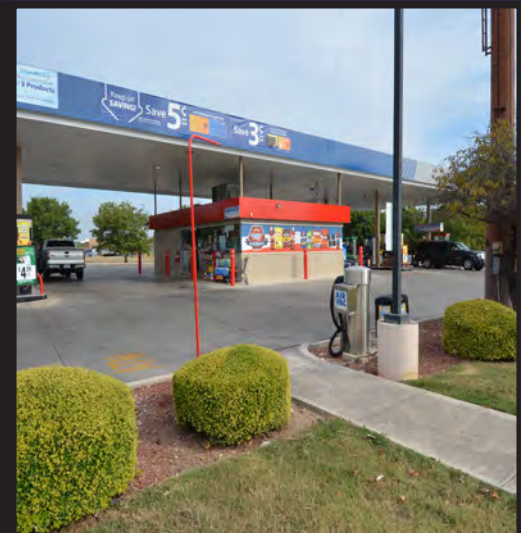

Location: Illinois
Product Type: Ledgestone
Wainscot and Column Kits
Color: Mountain Country

Interior Remodel

Location: Atlanta,
Georgia
Product Type:
Stacked Stone
4x8 Urestone panels
Color: Mountain
Country

Location: Multiple Locations

Product Type: Clean Brick

Color: Tan

Project Overview:

Remodeling is a real strength of the URESTONE product line. Murphy USA is using our 4 x 8 Clean Brick to remodel 300 stations in a 2015 campaign. The system is being installed by 4 different paint/maintenance contractor networks (in a short 4 month period).

Super Pantry™

URESTONE

BY REPLICATIONS UNLIMITED

Location: Rantoul, Illinois

Product Type: Virginia Stacked Stone

Color: Slate Grey

Project Overview:

Super Pantry used our Urestone 4x8 panels in Virginia Stacked stone in slate gray for their remodel. Some key driving forces for Super Pantry to choose the URESTONE system was the installation value, product durability and the ability to customize the columns for the interior and exterior elements and the lower installed cost.