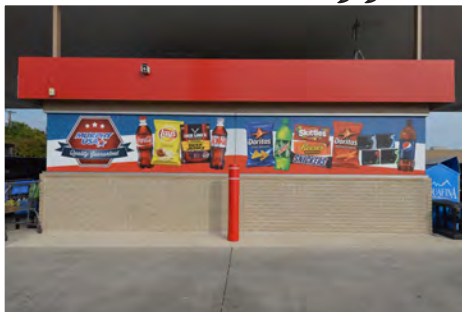

RESTONE

CONVENIENCE STORES REMODELS

Quick Installation

Light Weight Panels

Instant Curb Appeal

Professional Faux Stone Panels

EXTERIOR AND INTERIOR REMODEL

Exterior Remodel

Location: Illinois
Product Type: Ledgestone
Wainscot and Column Kits
Color: Mountain Country

Interior Remodel

Location: Atlanta,
Georgia
Product Type:
Stacked Stone
4x8 Urestone panels
Color: Mountain
Country

Location: Multiple Locations

Product Type: Clean Brick

Color: Tan

Project Overview:

Remodeling is a real strength of the URESTONE product line. Murphy USA is using our 4 x 8 Clean Brick to remodel 300 stations in a 2015 campaign. The system is being installed by 4 different paint/maintenance contractor networks (in a short 4 month period).

Super Pantry™

URESTONE

BY REPLICATIONS UNLIMITED

Location: Rantoul, Illinois

Product Type: Virginia Stacked Stone

Color: Slate Grey

Project Overview:

Super Pantry used our Urestone 4x8 panels in Virginia Stacked stone in slate gray for their remodel. Some key driving forces for Super Pantry to choose the URESTONE system was the installation value, product durability and the ability to customize the columns for the interior and exterior elements and the lower installed cost.