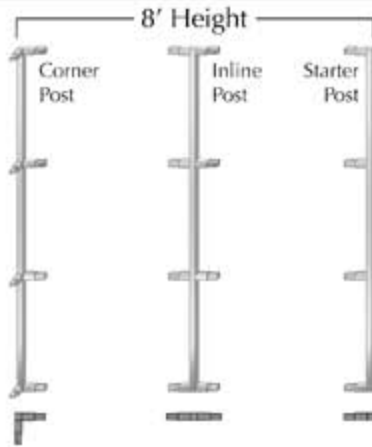

CHOICE ENCLOSURES

BY REPLICATIONS UNLIMITED

Standard Kit Sizes:

Custom sizing available

HEIGHT (6' or 8')	A	B	C	D	E	F	G
SIDE	10'	10'	12'	12'	10'	12'	12'
BACK	10'	12'	12'	16'	20'	20'	24'

Framing Components: