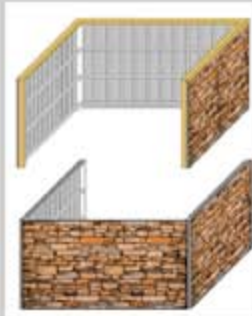

Feature Benefits:

- **MODULAR KIT WITH FAST INSTALLATION**
- **NEARLY 50% THE COST OF MASONRY**
- **CLEAN INTERIOR APPEARANCE**
- **CORNER POSTS NOT REQUIRED (SAVES TIME + MONEY)**
- **SYSTEM CAN MATCH THE MAIN BUILDING**

Components:

MODULAR FRAMING SYSTEM

- FAST & SIMPLE INSTALLATION
- SELF SUPPORTING - NO POSTS NEEDED
- STRONG 2" TUBULAR STEEL
- AVAILABLE IN 6' & 8' HEIGHTS

REALISTIC SIDING

- MOST REALISTIC APPEARANCE AVAILABLE
- 10 YEAR MANUFACTURES WARRANTY
- VARIETY OF COLORS AND TEXTURES
- ABILITY TO MATCH EXISTING STRUCTURES