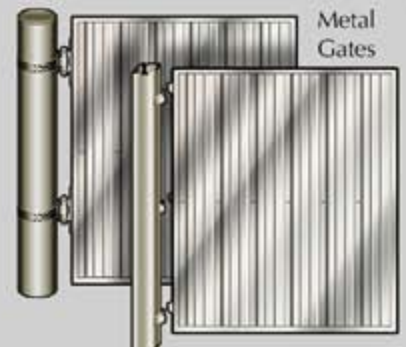

Components:

MODULAR FRAMING SYSTEM

- FAST & SIMPLE INSTALLATION
- SELF SUPPORTING - NO POSTS NEEDED
- STRONG 2" TUBULAR STEEL
- AVAILABLE IN 6' & 8' HEIGHTS

REALISTIC SIDING

- MOST REALISTIC APPEARANCE AVAILABLE
- 10 YEAR MANUFACTURES WARRANTY
- VARIETY OF COLORS AND TEXTURES
- ABILITY TO MATCH EXISTING STRUCTURES

Frame Assembly

Colors:

Upgrade to a custom stone color. Ask for details.

Mountain Country

Almond Taupe

Rustic Grey

Desert Tan

Fieldstone

Cascade Canyon

Gate Options:

Heavy Duty Post

Standard Post

Wood Gates

Metal Gates