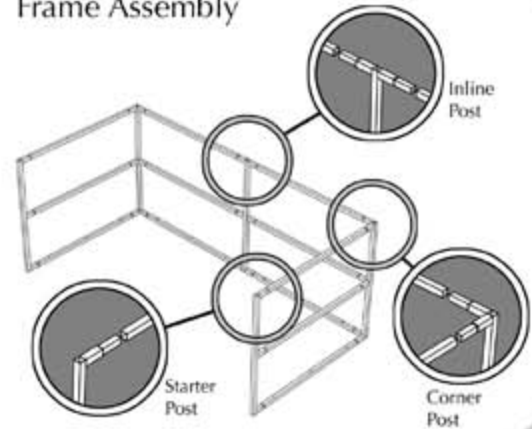

Frame Assembly