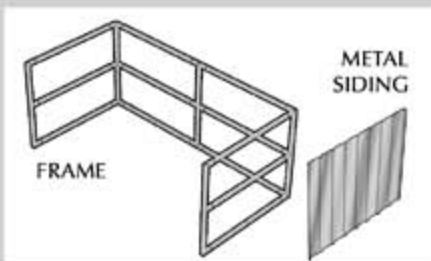

Components:

MODULAR FRAMING SYSTEM

- FAST & SIMPLE INSTALLATION
- SELF SUPPORTING - NO POSTS NEEDED
- STRONG 2" TUBULAR STEEL
- AVAILABLE IN 6' & 8' HEIGHTS

REALISTIC SIDING

- MOST REALISTIC APPEARANCE AVAILABLE
- 10 YEAR MANUFACTURES WARRANTY
- VARIETY OF COLORS AND TEXTURES
- ABILITY TO MATCH EXISTING STRUCTURES