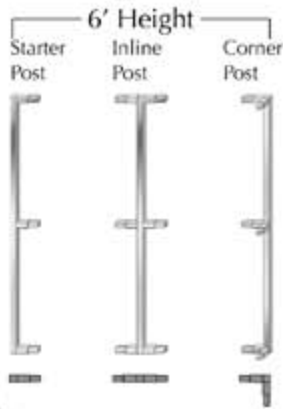

VARIETY OF GATE OPTIONS

- EASY INSTALLATION
- NO WELDING REQUIRED
- STANDARD 4" AND HEAVY DUTY 6 5/8" POSTS
- VARIETY OF COLORS AND TEXTURES

Order online at
www.ChoiceEnclosures.com
 or call us at
 314 . 524 . 2040

CHOICE ENCLOSURES

BY REPLICATIONS UNLIMITED

Standard Kit Sizes:

Custom sizing available

HEIGHT (6' or 8')	A	B	C	D	E	F	G
SIDE	10'	10'	12'	12'	10'	12'	12'
BACK	10'	12'	12'	16'	20'	20'	24'

Framing Components: