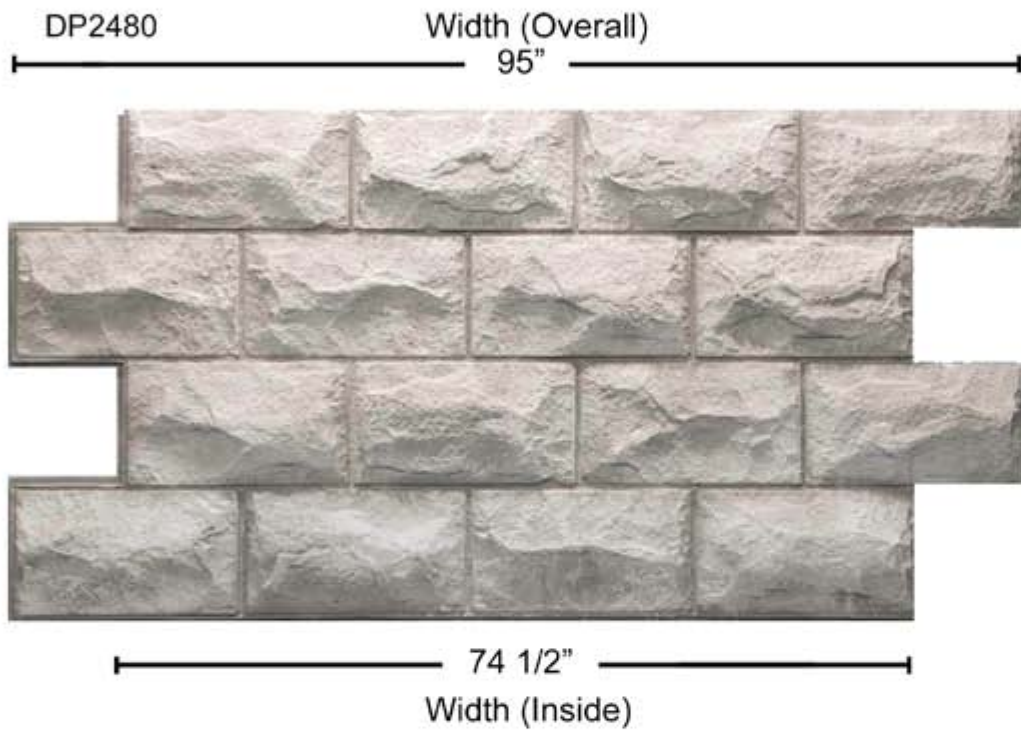

4' x 8' SERIES

DP2481

T1611  
4" Rockface Trim

T1610  
2 1/2" Rockface Trim

T1608  
1" Rockface Trim

| PRODUCT               |                                  |
|-----------------------|----------------------------------|
| <b>DP2480</b>         | <b>DP2481</b>                    |
| <b>LIME STONE</b>     | <b>LIME STONE KEYLESS CORNER</b> |
| Thickness: 3"         | Thickness: 3"                    |
| Height: 48 1/4"       | Height: 48 1/4"                  |
| Inside Width: 74 1/2" | Inside Width: 8 3/4"             |
| Outside Width: 95"    | Outside Width: 12"               |
| Weight: 40 lbs        | Weight: 10 lbs                   |
| Area: 32 sq ft        | Area: 8 sq ft                    |

COLORS

Custom Colors Available

WHITE

LATTE

GREY

GARDEN WALL