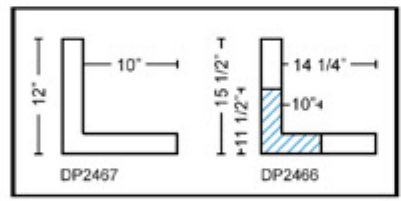

4'x8' SERIES

PRODUCT	
<b>DP2465</b> VIRGINIA STACKED STONE	<b>DP2725</b> VIRGINIA STACKED STONE WAINSCOT DOOR TERMINATION
Thickness: 1 1/2"	Thickness: 2"
Height: 48 3/8"	Height: 41 1/2"
Inside Width: 88"	Width: 4"
Outside Width: 95"	Weight: 3 lbs
Weight: 36 lbs	
Area: 32 sq ft	

PRODUCT	
<b>DP2467</b> VIRGINIA KEYLESS CORNER	<b>DP2466</b> VIRGINIA CORNER
Thickness: 2"	Thickness: 1 1/2"
Height: 48"	Height: 48"
Inside Width: 10"	Inside Width: 11 1/2"
Outside Width: 12"	Outside Width: 15 1/2"
Weight: 10 lbs	Weight: 10 lbs
Area: 8 sq ft	Area: 9 sq ft

WAINSCOT SERIES

PRODUCT	
<b>DP2722</b> VIRGINIA WAINSCOT	<b>DP2721</b> VIRGINIA WAINSCOT CORNER
Thickness: 1 1/2"	Thickness: 2"
Height: 43"	Height: 36"
Inside Width: 89"	Inside Width: 12"
Outside Width: 96"	Outside Width: 14 1/2"
Weight: 26 lbs	Weight: 10 lbs
Area: 29 sq ft	Area: 8 sq ft

2'x4' SERIES

PRODUCT	
<b>UL2620</b> VIRGINIA 2x4	<b>UL2621</b> VIRGINIA 2x4 CORNER
Thickness: 1 1/4"	Thickness: 1 1/4"
Height: 24"	Height: 24"
Inside Width: 44"	Inside Width: 6"
Outside Width: 48"	Outside Width: 10 1/2"
Weight: 8 lbs	Weight: 4 lbs
Area: 8 sq ft	Area: 4 sq ft