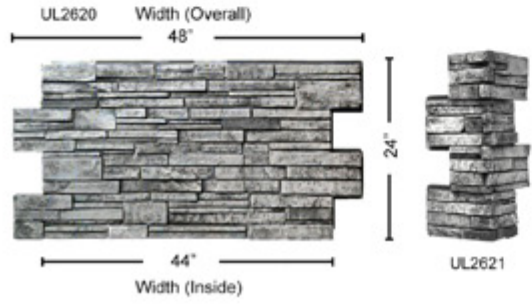

4'x8' SERIES

PRODUCT	
<b>DP2465</b> VIRGINIA STACKED STONE	<b>DP2725</b> VIRGINIA STACKED STONE WAINSCOT DOOR TERMINATION
Thickness: 1 1/2"	Thickness: 2"
Height: 48 3/8"	Height: 41 1/2"
Inside Width: 88"	Width: 4"
Outside Width: 95"	Weight: 3 lbs
Weight: 36 lbs	
Area: 32 sq ft	

PRODUCT	
<b>DP2467</b> VIRGINIA KEYLESS CORNER	<b>DP2466</b> VIRGINIA CORNER
Thickness: 2"	Thickness: 1 1/2"
Height: 48"	Height: 48"
Inside Width: 10"	Inside Width: 11 1/2"
Outside Width: 12"	Outside Width: 15 1/2"
Weight: 10 lbs	Weight: 10 lbs
Area: 8 sq ft	Area: 9 sq ft

WAINSCOT SERIES

PRODUCT	
<b>DP2722</b> VIRGINIA WAINSCOT	<b>DP2721</b> VIRGINIA WAINSCOT CORNER
Thickness: 1 1/2"	Thickness: 2"
Height: 43"	Height: 36"
Inside Width: 89"	Inside Width: 12"
Outside Width: 96"	Outside Width: 14 1/2"
Weight: 26 lbs	Weight: 10 lbs
Area: 29 sq ft	Area: 8 sq ft

2'x4' SERIES

PRODUCT	
<b>UL2620</b> VIRGINIA 2x4	<b>UL2621</b> VIRGINIA 2x4 CORNER
Thickness: 1 1/4"	Thickness: 1 1/4"
Height: 24"	Height: 24"
Inside Width: 44"	Inside Width: 6"
Outside Width: 48"	Outside Width: 10 1/2"
Weight: 8 lbs	Weight: 4 lbs
Area: 8 sq ft	Area: 4 sq ft