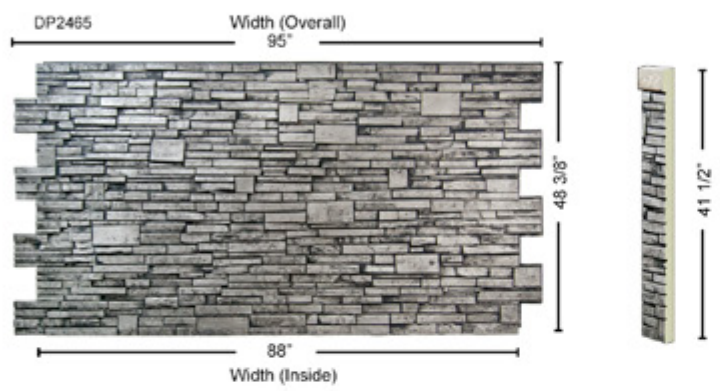

4'x8' SERIES

PRODUCT	
<b>DP2465</b> VIRGINIA STACKED STONE	<b>DP2725</b> VIRGINIA STACKED STONE WAINSCOT DOOR TERMINATION
Thickness: 1 1/2"	Thickness: 2"
Height: 48 3/8"	Height: 41 1/2"
Inside Width: 88"	Width: 4"
Outside Width: 95"	Weight: 3 lbs
Weight: 36 lbs	
Area: 32 sq ft	

PRODUCT	
<b>DP2467</b> VIRGINIA KEYLESS CORNER	<b>DP2466</b> VIRGINIA CORNER
Thickness: 2"	Thickness: 1 1/2"
Height: 48"	Height: 48"
Inside Width: 10"	Inside Width: 11 1/2"
Outside Width: 12"	Outside Width: 15 1/2"
Weight: 10 lbs	Weight: 10 lbs
Area: 8 sq ft	Area: 9 sq ft

WAINSCOT SERIES

PRODUCT	
<b>DP2722</b> VIRGINIA WAINSCOT	<b>DP2721</b> VIRGINIA WAINSCOT CORNER
Thickness: 1 1/2"	Thickness: 2"
Height: 43"	Height: 36"
Inside Width: 89"	Inside Width: 12"
Outside Width: 96"	Outside Width: 14 1/2"
Weight: 26 lbs	Weight: 10 lbs
Area: 29 sq ft	Area: 8 sq ft

2'x4' SERIES

PRODUCT	
<b>UL2620</b> VIRGINIA 2x4	<b>UL2621</b> VIRGINIA 2x4 CORNER
Thickness: 1 1/4"	Thickness: 1 1/4"
Height: 24"	Height: 24"
Inside Width: 44"	Inside Width: 6"
Outside Width: 48"	Outside Width: 10 1/2"
Weight: 8 lbs	Weight: 4 lbs
Area: 8 sq ft	Area: 4 sq ft