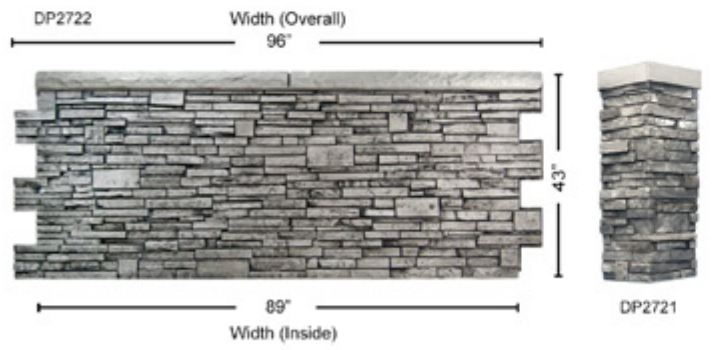

4'x8' SERIES

PRODUCT	
<b>DP2465</b> VIRGINIA STACKED STONE	<b>DP2725</b> VIRGINIA STACKED STONE WAINSCOT DOOR TERMINATION
Thickness: 1 1/2"	Thickness: 2"
Height: 48 3/8"	Height: 41 1/2"
Inside Width: 88"	Width: 4"
Outside Width: 95"	Weight: 3 lbs
Weight: 36 lbs	
Area: 32 sq ft	

PRODUCT	
<b>DP2467</b> VIRGINIA KEYLESS CORNER	<b>DP2466</b> VIRGINIA CORNER
Thickness: 2"	Thickness: 1 1/2"
Height: 48"	Height: 48"
Inside Width: 10"	Inside Width: 11 1/2"
Outside Width: 12"	Outside Width: 15 1/2"
Weight: 10 lbs	Weight: 10 lbs
Area: 8 sq ft	Area: 9 sq ft

WAINSCOT SERIES

PRODUCT	
<b>DP2722</b> VIRGINIA WAINSCOT	<b>DP2721</b> VIRGINIA WAINSCOT CORNER
Thickness: 1 1/2"	Thickness: 2"
Height: 43"	Height: 36"
Inside Width: 89"	Inside Width: 12"
Outside Width: 96"	Outside Width: 14 1/2"
Weight: 26 lbs	Weight: 10 lbs
Area: 29 sq ft	Area: 8 sq ft

2'x4' SERIES

PRODUCT	
<b>UL2620</b> VIRGINIA 2x4	<b>UL2621</b> VIRGINIA 2x4 CORNER
Thickness: 1 1/4"	Thickness: 1 1/4"
Height: 24"	Height: 24"
Inside Width: 44"	Inside Width: 6"
Outside Width: 48"	Outside Width: 10 1/2"
Weight: 8 lbs	Weight: 4 lbs
Area: 8 sq ft	Area: 4 sq ft