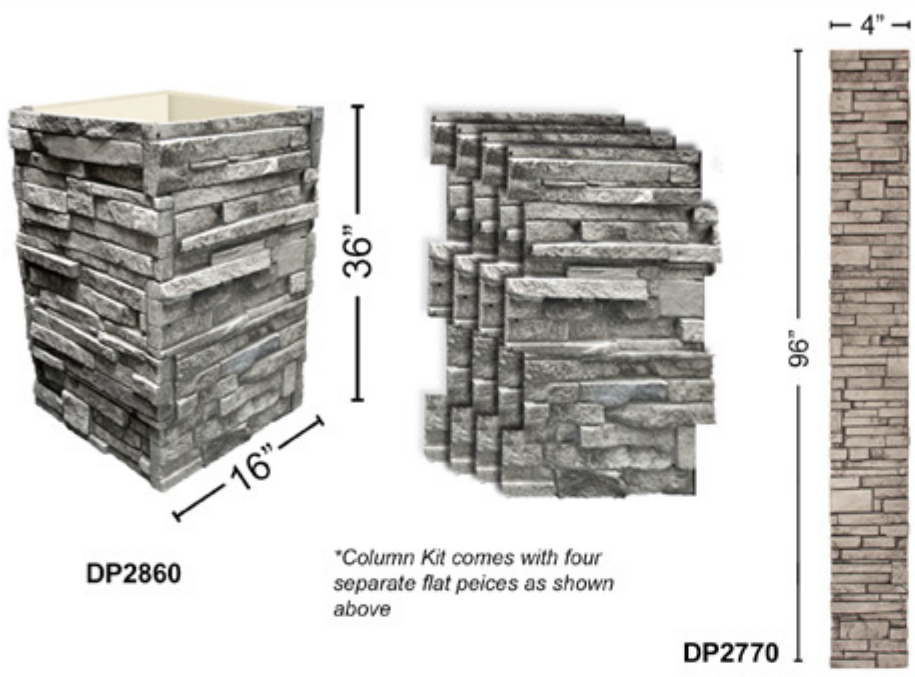

PRODUCT	
<b>DP2467</b> VIRGINIA KEYLESS CORNER	<b>DP2466</b> VIRGINIA CORNER
Thickness: 2"	Thickness: 1 1/2"
Height: 48"	Height: 48"
Inside Width: 10"	Inside Width: 11 1/2"
Outside Width: 12"	Outside Width: 15 1/2"
Weight: 10 lbs	Weight: 10 lbs
Area: 8 sq ft	Area: 9 sq ft

WAINSCOT SERIES

PRODUCT	
<b>DP2722</b> VIRGINIA WAINSCOT	<b>DP2721</b> VIRGINIA WAINSCOT CORNER
Thickness: 1 1/2"	Thickness: 2"
Height: 43"	Height: 36"
Inside Width: 89"	Inside Width: 12"
Outside Width: 96"	Outside Width: 14 1/2"
Weight: 26 lbs	Weight: 10 lbs
Area: 29 sq ft	Area: 8 sq ft

2'x4' SERIES

PRODUCT	
<b>UL2620</b> VIRGINIA 2x4	<b>UL2621</b> VIRGINIA 2x4 CORNER
Thickness: 1 1/4"	Thickness: 1 1/4"
Height: 24"	Height: 24"
Inside Width: 44"	Inside Width: 6"
Outside Width: 48"	Outside Width: 10 1/2"
Weight: 8 lbs	Weight: 4 lbs
Area: 8 sq ft	Area: 4 sq ft

ACCESSORIES

PRODUCT
<b>DP2860</b> VIRGINIA 16" COLUMN KIT Inside Width: 16" Outside Width: 20" Thickness: 4" Height: 36" Weight: 25 lbs Area: 18 sq ft
<b>DP2770</b> VIRGINIA SMALL PILASTER Thickness: 4" Height: 96" Weight: 28 lbs Area: 12 sq ft