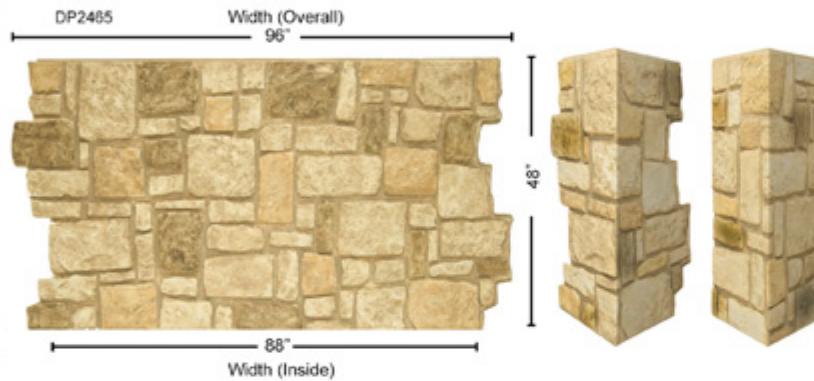

## 4'x8' SERIES

### PRODUCT

DP2435 TUSCANY	DP2436 KEYED CORNER	DP2437 KEYLESS CORNER
Thickness: 1 1/4"	Thickness: 1 3/4"	Thickness: 1 1/4"
Height: 48"	Height: 48"	Height: 48"
Inside Width: 88"	Inside Width: 9 1/4"	Inside Width: 10"
Outside Width: 96"	Outside Width: 16 1/2"	Outside Width: 12"
Weight: 32 lbs	Weight: 11 lbs	Weight: 8 lbs
Area: 32 sq ft	Area: 11 sq ft	Area: 8 sq ft

### PRODUCT

DP2750 TUSCANY WAINSCOT	DP2751 TUSCANY WAINSCOT CORNER
Thickness: 1 1/2"	Thickness: 1 1/2"
Height: 43"	Height: 43"
Inside Width: 89"	Inside Width: 10"
Outside Width: 96"	Outside Width: 12"
Weight: 26 lbs	Weight: 7 lbs
Area: 29 sq ft	Area: 7 sq ft