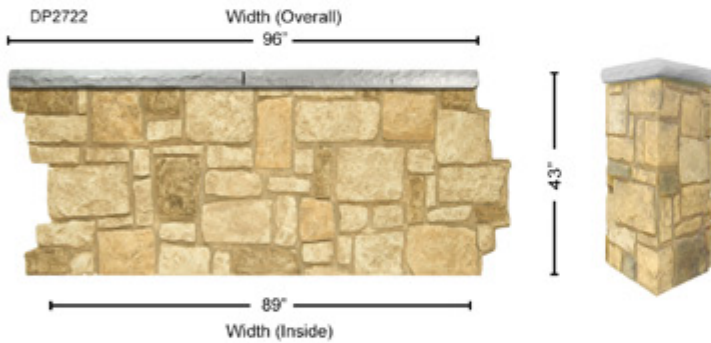

## 4'x8' SERIES

### PRODUCT

DP2435 TUSCANY	DP2436 KEYED CORNER	DP2437 KEYLESS CORNER
Thickness: 1 1/4"	Thickness: 1 3/4"	Thickness: 1 1/4"
Height: 48"	Height: 48"	Height: 48"
Inside Width: 88"	Inside Width: 9 1/4"	Inside Width: 10"
Outside Width: 96"	Outside Width: 16 1/2"	Outside Width: 12"
Weight: 32 lbs	Weight: 11 lbs	Weight: 8 lbs
Area: 32 sq ft	Area: 11 sq ft	Area: 8 sq ft

### PRODUCT

DP2750 TUSCANY WAINSCOT	DP2751 TUSCANY WAINSCOT CORNER
Thickness: 1 1/2"	Thickness: 1 1/2"
Height: 43"	Height: 43"
Inside Width: 89"	Inside Width: 10"
Outside Width: 96"	Outside Width: 12"
Weight: 26 lbs	Weight: 7 lbs
Area: 29 sq ft	Area: 7 sq ft