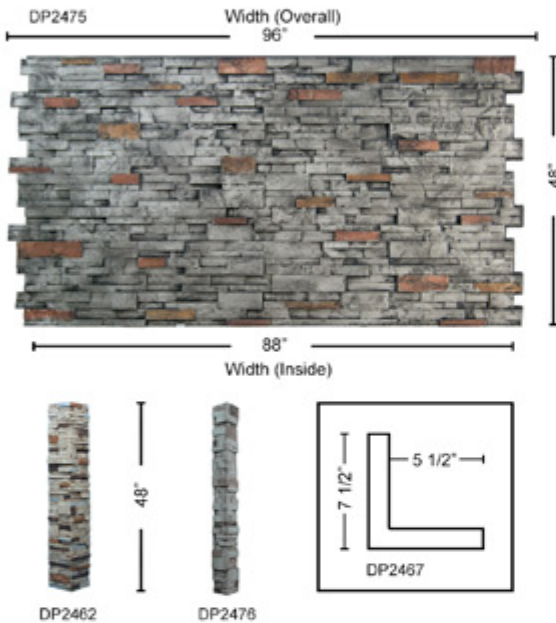

4'x8' SERIES

PRODUCT

DP2475
STACKED STONE GRANDE
 Thickness: 1 1/2"
 Height: 48"
 Inside Width: 86 1/2"
 Outside Width: 96"
 Weight: 32 lbs
 Area: 32 sq ft

PRODUCT

<p>DP2462 STACKSTONE KEYLESS CORNER Thickness: 2" Height: 48" Inside Width: 5 1/2" Outside Width: 7 1/2" Weight: 10 lbs Area: 5 sq ft</p>	<p>DP2476 SS KEYLESS CORNER THIN Thickness: 2 1/4" Height: 48" Inside Width: 3 1/4" Outside Width: 5" Weight: 4 lbs Area: 3 sq ft</p>
-----------------------------------------------------------------------------------------------------------------------------------------------------------------------------------------------------------------------------------------------------------------------------------------------------	-------------------------------------------------------------------------------------------------------------------------------------------------------------------------------------------------------------------------------------------------------------------------------------------------

2'x4' SERIES

PRODUCT

<p>UL2625 STACKEDSTONE 2x4 Thickness: 3/4" Height: 24" Inside Width: 44" Outside Width: 48" Weight: 8 lbs Area: 8 sq ft</p>	<p>UL2626 STACKSTONE 2x4 CORNER Thickness: 3/4" Height: 24" Inside Width: 9 1/2" Outside Width: 13" Weight: 4 lbs Area: 4 sq ft</p>
---------------------------------------------------------------------------------------------------------------------------------------------------------------------------------------------------------------------------------------------------------------------------------------	-----------------------------------------------------------------------------------------------------------------------------------------------------------------------------------------------------------------------------------------------------------------------------------------------