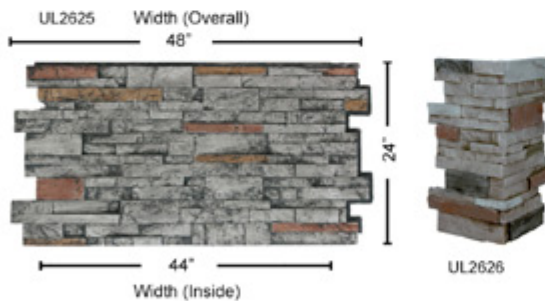

4'x8' SERIES

PRODUCT

DP2475
STACKED STONE GRANDE
 Thickness: 1 1/2"
 Height: 48"
 Inside Width: 86 1/2"
 Outside Width: 96"
 Weight: 32 lbs
 Area: 32 sq ft

PRODUCT

<p>DP2462 STACKSTONE KEYLESS CORNER Thickness: 2" Height: 48" Inside Width: 5 1/2" Outside Width: 7 1/2" Weight: 10 lbs Area: 5 sq ft</p>	<p>DP2476 SS KEYLESS CORNER THIN Thickness: 2 1/4" Height: 48" Inside Width: 3 1/4" Outside Width: 5" Weight: 4 lbs Area: 3 sq ft</p>
-----------------------------------------------------------------------------------------------------------------------------------------------------------------------------------------------------------------------------------------------------------------------------------------------------	-------------------------------------------------------------------------------------------------------------------------------------------------------------------------------------------------------------------------------------------------------------------------------------------------

2'x4' SERIES

PRODUCT

<p>UL2625 STACKEDSTONE 2x4 Thickness: 3/4" Height: 24" Inside Width: 44" Outside Width: 48" Weight: 8 lbs Area: 8 sq ft</p>	<p>UL2626 STACKSTONE 2x4 CORNER Thickness: 3/4" Height: 24" Inside Width: 9 1/2" Outside Width: 13" Weight: 4 lbs Area: 4 sq ft</p>
---------------------------------------------------------------------------------------------------------------------------------------------------------------------------------------------------------------------------------------------------------------------------------------	-----------------------------------------------------------------------------------------------------------------------------------------------------------------------------------------------------------------------------------------------------------------------------------------------