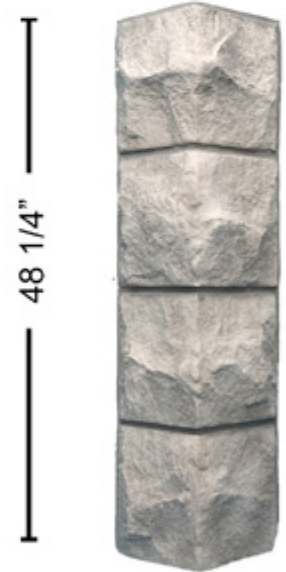

4'x8' SERIES

| PRODUCT | |
|-----------------------|----------------------------------|
| DP2480 | DP2481 |
| LIME STONE | LIME STONE KEYLESS CORNER |
| Thickness: 3" | Thickness: 3" |
| Height: 48 1/4" | Height: 48 1/4" |
| Inside Width: 74 1/2" | Inside Width: 8 3/4" |
| Outside Width: 95" | Outside Width: 12" |
| Weight: 40 lbs | Weight: 10 lbs |
| Area: 32 sq ft | Area: 8 sq ft |

DP2481

COLORS

WHITE

LATTE

GREY

GARDEN WALL