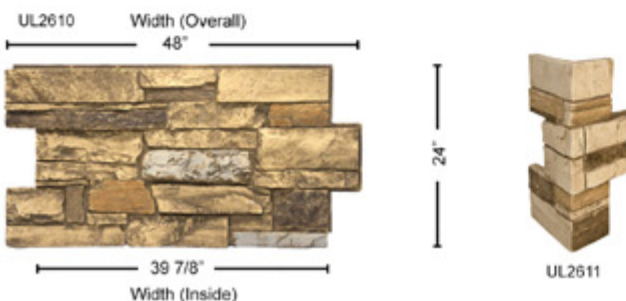

PRODUCT

**DP2454**  
**LEDGESTONE KEYLESS CORNER**  
 Thickness: 2 1/4"  
 Height: 48"  
 Inside Width: 8"  
 Outside Width: 9 1/2"  
 Weight: 9 lbs  
 Area: 6.33 sq ft

**DP2456**  
**LEDGESTONE CORNER**  
 Thickness: 1 3/4"  
 Height: 48"  
 Inside Width: 11 1/2"  
 Outside Width: 15 1/2"  
 Weight: 11 lbs  
 Area: 9 sq ft

WAINSCOT SERIES

PRODUCT

**DP2730**  
**LEDGESTONE WAINSCOT**  
 Thickness: 1 3/4"  
 Height: 43"  
 Inside Width: 87 1/4"  
 Outside Width: 96"  
 Weight: 37 lbs  
 Area: 29 sq ft

**DP2731**  
**LEDGESTONE WAINSCOT CORNER**  
 Thickness: 2 1/2"  
 Height: 43"  
 Inside Width: 12"  
 Outside Width: 13 1/2"  
 Weight: 11 lbs  
 Area: 8 sq ft

2'x4' SERIES

PRODUCT

**UL2610**  
**LEDGESTONE 2x4**  
 Thickness: 1 1/4"  
 Height: 24"  
 Inside Width: 39 7/8"  
 Outside Width: 48"  
 Weight: 9 lbs  
 Area: 8 sq ft

**UL2611**  
**LEDGESTONE 2x4 CORNER**  
 Thickness: 1 1/4"  
 Height: 24"  
 Inside Width: 7"  
 Outside Width: 11"  
 Weight: 6 lbs  
 Area: 4 sq ft

**DP2852**  
16" Ledgestone

**MADE TO ORDER**

**16" - 48" WIDE • 4' - 8' HIGH SECTIONS**