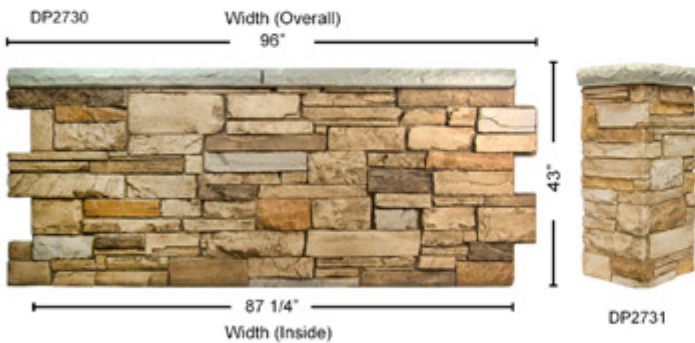

4'x8' SERIES

PRODUCT

**DP2455**  
**LEDGESTONE**  
 Thickness: 1 3/4"  
 Height: 48 1/2"  
 Inside Width: 87 1/4"  
 Outside Width: 96 1/2"  
 Weight: 37 lbs  
 Area: 32 sq ft

**DP2732**  
**LEDGESTONE ACCENT CORNER**  
 Thickness: 2"  
 Height: 51 1/2"  
 Inside Width: 21 1/2"  
 Outside Width: 23 1/2"  
 Weight: 21 lbs  
 Area: 17.3 sq ft

PRODUCT

**DP2454**  
**LEDGESTONE KEYLESS CORNER**  
 Thickness: 2 1/4"  
 Height: 48"  
 Inside Width: 8"  
 Outside Width: 9 1/2"  
 Weight: 9 lbs  
 Area: 6.33 sq ft

**DP2456**  
**LEDGESTONE CORNER**  
 Thickness: 1 3/4"  
 Height: 48"  
 Inside Width: 11 1/2"  
 Outside Width: 15 1/2"  
 Weight: 11 lbs  
 Area: 9 sq ft

WAINSCOT SERIES

PRODUCT

**DP2730**  
**LEDGESTONE WAINSCOT**  
 Thickness: 1 3/4"  
 Height: 43"  
 Inside Width: 87 1/4"  
 Outside Width: 96"  
 Weight: 37 lbs  
 Area: 29 sq ft

**DP2731**  
**LEDGESTONE WAINSCOT CORNER**  
 Thickness: 2 1/2"  
 Height: 43"  
 Inside Width: 12"  
 Outside Width: 13 1/2"  
 Weight: 11 lbs  
 Area: 8 sq ft

**DP2852**  
16" Ledgestone

**MADE TO ORDER**

**16" - 48" WIDE • 4' - 8' HIGH SECTIONS**