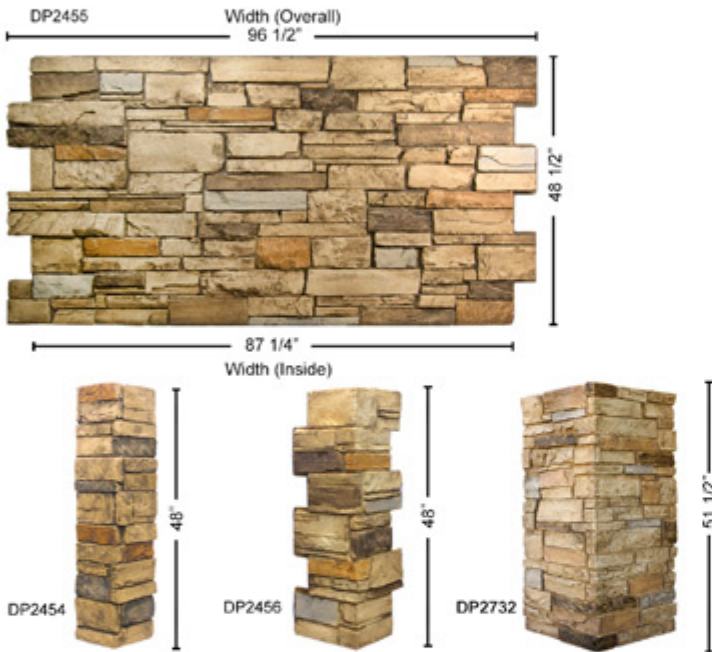

4'x8' SERIES

PRODUCT

**DP2455**  
**LEDGESTONE**  
 Thickness: 1 3/4"  
 Height: 48 1/2"  
 Inside Width: 87 1/4"  
 Outside Width: 96 1/2"  
 Weight: 37 lbs  
 Area: 32 sq ft

**DP2732**  
**LEDGESTONE ACCENT CORNER**  
 Thickness: 2"  
 Height: 51 1/2"  
 Inside Width: 21 1/2"  
 Outside Width: 23 1/2"  
 Weight: 21 lbs  
 Area: 17.3 sq ft

PRODUCT

**DP2454**  
**LEDGESTONE KEYLESS CORNER**  
 Thickness: 2 1/4"  
 Height: 48"  
 Inside Width: 8"  
 Outside Width: 9 1/2"  
 Weight: 9 lbs  
 Area: 6.33 sq ft

**DP2456**  
**LEDGESTONE CORNER**  
 Thickness: 1 3/4"  
 Height: 48"  
 Inside Width: 11 1/2"  
 Outside Width: 15 1/2"  
 Weight: 11 lbs  
 Area: 9 sq ft

WAINSCOT SERIES

PRODUCT

**DP2730**  
**LEDGESTONE WAINSCOT**  
 Thickness: 1 3/4"  
 Height: 43"  
 Inside Width: 87 1/4"  
 Outside Width: 96"  
 Weight: 37 lbs  
 Area: 29 sq ft

**DP2731**  
**LEDGESTONE WAINSCOT CORNER**  
 Thickness: 2 1/2"  
 Height: 43"  
 Inside Width: 12"  
 Outside Width: 13 1/2"  
 Weight: 11 lbs  
 Area: 8 sq ft

**DP2852**  
16" Ledgestone

**MADE TO ORDER**

**16" - 48" WIDE • 4' - 8' HIGH SECTIONS**