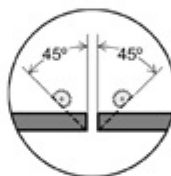

4'x8' SERIES

PRODUCT
DP2425
BARN WOOD
Thickness: 1 1/2"
Height: 48"
Outside Width: 96"
Weight: 32 lbs
Area: 32 sq ft

As with most *URESTONE* products, *BARNWOOD* can be easily modified to fit a number of project's needs. Examples shown here have been mitered to create beams and columns.