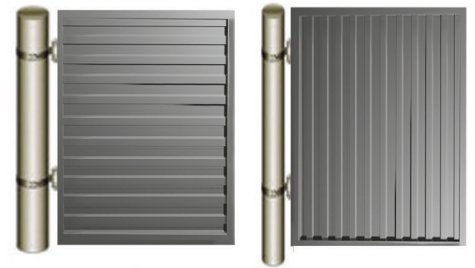

Compared to the costs of traditional masonry units, you save an average of 50% when you factor in the cost of labor and materials.

CUSTOMIZEABLE APPEARANCE

Choose from a variety of sizes, heights, textures and stone colors to fit the needs of your business. Custom brick and colors are available.

DURABLE & LOW MAINTENANCE

Our brick enclosures are durable and have a clean interior appearance which makes it easier to clean & less overall maintenance.

COMPONENTS OVERVIEW

INTERLOCKING FRAMES

Frame Sizes:

HEIGHT (6' or 8')	A	B	C	D	E	F	G
SIDE	10'	10'	12'	12'	10'	12'	12'
BACK	10'	12'	12'	16'	20'	20'	24'

MODULAR FRAMING

- Fast Simple Installation
- Self Supporting - *No post Needed*
- Strong 2" Tubular Steel
- Available in 6' & 8' Heights