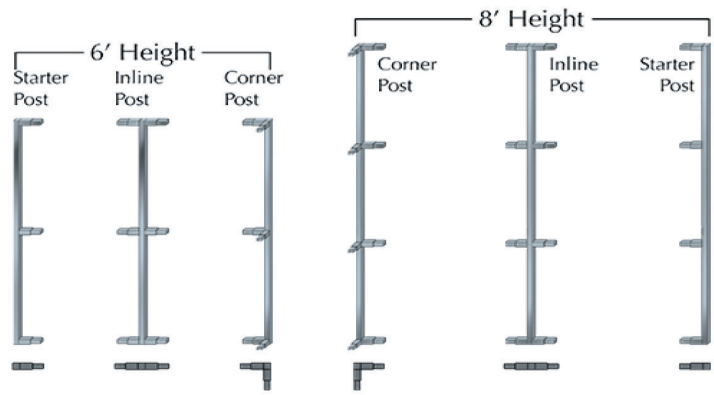

COMPONENTS OVERVIEW

INTERLOCKING FRAMES