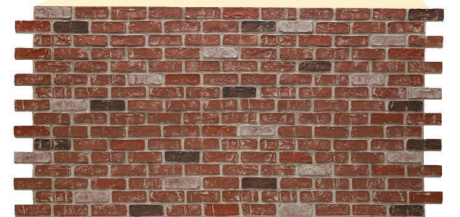

MODULAR BRICK DUMPSTER ENCLOSURES

Modular enclosures offer a range of benefits that traditional enclosures simply can't match. Not only is it easier and faster to install, but it also provides a realistic brick appearance at a fraction of the cost compared to a traditional brick enclosure.

CUSTOM COLOR CHOICES TO FIT YOUR DESIGN STYLES

OLD TOWN

PACIFIC CREME

SEQUOIA CLAY

WHITE

CAPE COD

CHESTNUT

EASY INSTALL URESTONE 4'x8' BRICK PANELS

Compared to the costs of traditional masonry units, you save an average of 50% when you factor in the cost of labor and materials.

CUSTOMIZEABLE APPEARANCE

Choose from a variety of sizes, heights, textures and stone colors to fit the needs of your business. Custom brick and colors are available.