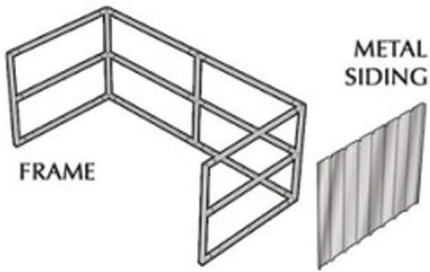

Compared to the costs of traditional masonry units, you save an average of 50% when you factor in the cost of labor and materials.

CUSTOMIZEABLE APPEARANCE

Choose from a variety of sizes, heights, textures and stone colors to fit the needs of your business. Custom brick and colors are available.

DURABLE & LOW MAINTENANCE

Our brick enclosures are durable and have a clean interior appearance which makes it easier to clean & less overall maintenance.

COMPONENTS OVERVIEW

INTERLOCKING FRAMES

Frame Sizes:

HEIGHT (6' or 8')	A	B	C	D	E	F	G
SIDE	10'	10'	12'	12'	10'	12'	12'
BACK	10'	12'	12'	16'	20'	20'	24'

MODULAR FRAMING

- Fast Simple Installation
- Self Supporting - *No post Needed*
- Strong 2" Tubular Steel
- Available in 6' & 8' Heights