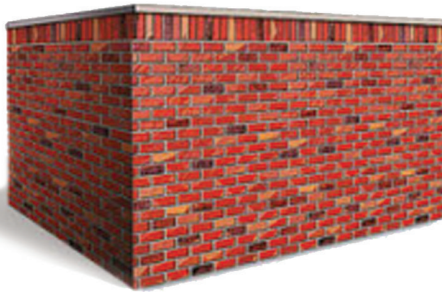

MODULAR FRAMING

- Fast Simple Installation
- Self Supporting - *No post Needed*
- Strong 2" Tubular Steel
- Available in 6' & 8' Heights

REALISTIC SIDING

- Realistic Brick Appearance
- 10 Year Warranty
- Custom Colors & Textures
- Ability to Match Structures

GATE OPTIONS

- Easy Installation
- No Welding Required
- Standard & Heavy Duty Posts
- Custom Colors & Textures