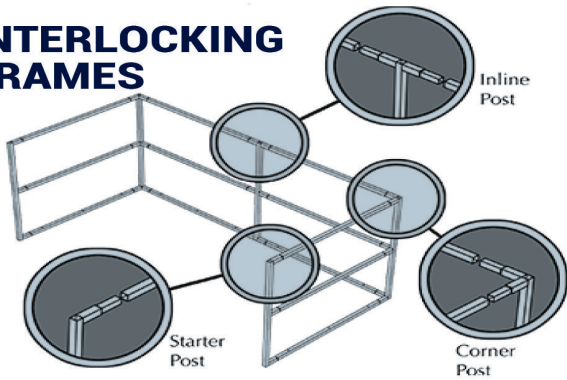

BRICK CHOICE ENCLOSURES KEY BENEFITS

FAST INSTALLATION

Our Enclosure Kits feature an easy-to-install framing system that is self-supporting. Most installations can be completed in a day.

SAVE 50% ON COSTS

Compared to the costs of traditional masonry units, you save an average of 50% when you factor in the cost of labor and materials.

CUSTOMIZEABLE APPEARANCE

Choose from a variety of sizes, heights, textures and stone colors to fit the needs of your business. Custom brick and colors are available.

DURABLE & LOW MAINTENANCE

Our brick enclosures are durable and have a clean interior appearance which makes it easier to clean & less overall maintenance.

COMPONENTS OVERVIEW

INTERLOCKING FRAMES

Frame Sizes: