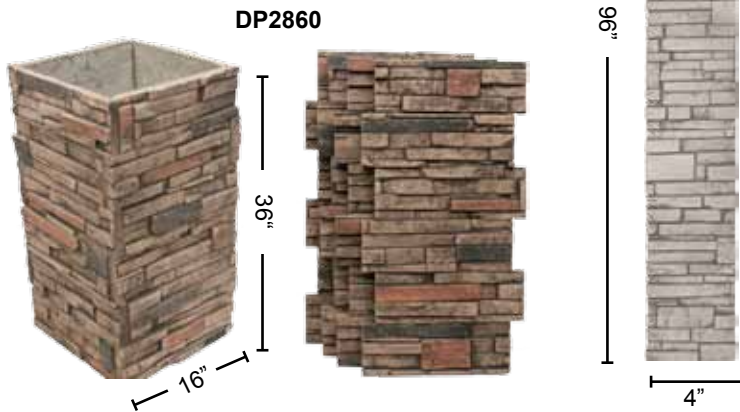

**DP2721 Virginia Wainscot Corner**  
 Inside Width: 10" • Outside Width: 12"  
 Weight: 10 lbs • Area: 5 sq ft • Thickness: 2"

2'x4' SERIES

**PRODUCT**

**DP2620 Virginia Stackedstone 2x4\***  
 Weight: 9 lbs • Area: 7 sq ft

## PRODUCT

**DP2770 Virginia Small Pilaster**

Weight: 28 lbs • Thickness: 4"

**DP2860 Virginia 16" Column Kit\***

Inside Width: 16" • Outside Width: 20"

Weight: 25 lbs

*\*Column kit comes a four separate flat peices as shown on the right.*

# AVAILABLE COLORS

**Mountain Country**

**Fieldstone**

**Mocha**

**Cascade Canyon**

**Rustic Gray**

**Black Rundle**

**Desert Tan**