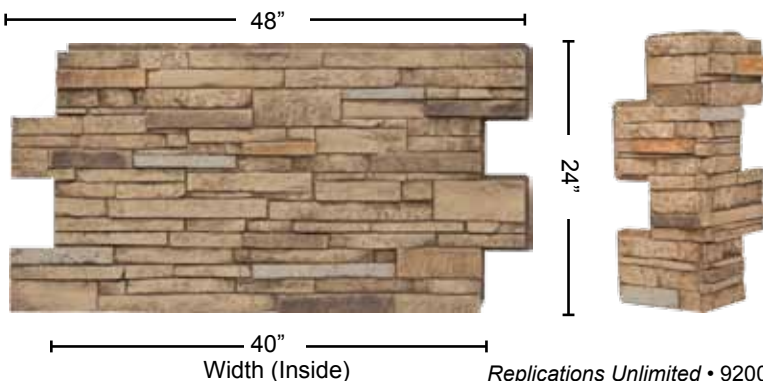

4'x8' SERIES

**PRODUCT**

**DP2465 Virginia Stackedstone** Thickness: 1 3/4"  
 Weight: 36 lbs • Area: 31 sq ft Height: 48"

**DP2467**

**DP2466**

**PRODUCT**

**DP2467 Virginia Keyless Corner**  
 Inside Width: 10" • Outside Width: 12" • Weight: 10 lbs  
 Area: 5 sq ft • Thickness: 2"

**DP2466 Virginia Keyless Corner**  
 Inside Width: 10" • Outside Width: 12" • Weight: 10 lbs  
 Area: 9 sq ft • Thickness: 1 3/4"

WAINSCOT SERIES

**DP2721**

**PRODUCT**

**DP2720 Virginia Wainscot**  
 Weight: 29 lbs • Area: 24 sq ft

**DP2721 Virginia Wainscot Corner**  
 Inside Width: 10" • Outside Width: 12"  
 Weight: 10 lbs • Area: 5 sq ft • Thickness: 2"

2'x4' SERIES

**PRODUCT**

**DP2620 Virginia Stackedstone 2x4\***  
 Weight: 9 lbs • Area: 7 sq ft