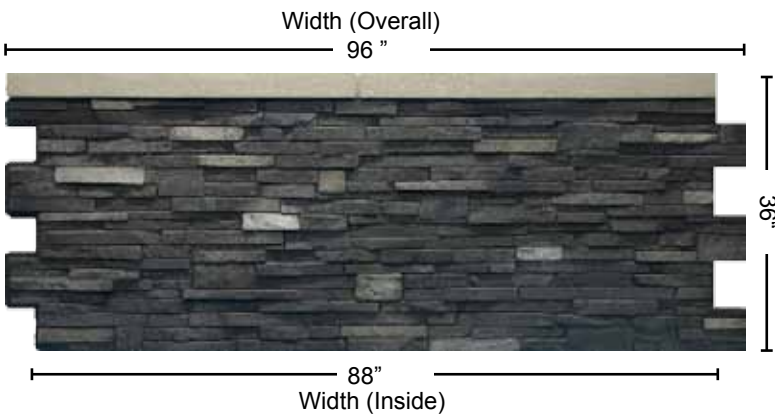

4'x8' SERIES

**PRODUCT**

**DP2465 Virginia Stackedstone** Thickness: 1 3/4"  
 Weight: 36 lbs • Area: 31 sq ft Height: 48"

**DP2467**

**DP2466**

**PRODUCT**

**DP2467 Virginia Keyless Corner**  
 Inside Width: 10" • Outside Width: 12" • Weight: 10 lbs  
 Area: 5 sq ft • Thickness: 2"

**DP2466 Virginia Keyless Corner**  
 Inside Width: 10" • Outside Width: 12" • Weight: 10 lbs  
 Area: 9 sq ft • Thickness: 1 3/4"

WAINSCOT SERIES

**DP2721**

**PRODUCT**

**DP2720 Virginia Wainscot**  
 Weight: 29 lbs • Area: 24 sq ft

**DP2721 Virginia Wainscot Corner**  
 Inside Width: 10" • Outside Width: 12"  
 Weight: 10 lbs • Area: 5 sq ft • Thickness: 2"

2'x4' SERIES

**PRODUCT**

**DP2620 Virginia Stackedstone 2x4\***  
 Weight: 9 lbs • Area: 7 sq ft

# AVAILABLE COLORS

**Mountain Country**

**Fieldstone**

**Mocha**

**Cascade Canyon**

**Rustic Gray**

**Black Rundle**

**Desert Tan**