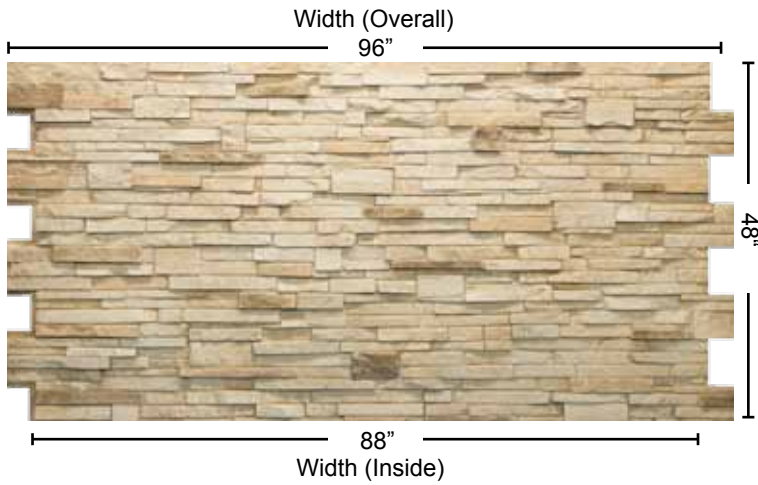

4'x8' SERIES

**PRODUCT**

**DP2465 Virginia Stackedstone** Thickness: 1 3/4"  
 Weight: 36 lbs • Area: 31 sq ft Height: 48"

**DP2467**

**DP2466**

**PRODUCT**

**DP2467 Virginia Keyless Corner**  
 Inside Width: 10" • Outside Width: 12" • Weight: 10 lbs  
 Area: 5 sq ft • Thickness: 2"

**DP2466 Virginia Keyless Corner**  
 Inside Width: 10" • Outside Width: 12" • Weight: 10 lbs  
 Area: 9 sq ft • Thickness: 1 3/4"

WAINSCOT SERIES

**DP2721**

**PRODUCT**

**DP2720 Virginia Wainscot**  
 Weight: 29 lbs • Area: 24 sq ft

**DP2721 Virginia Wainscot Corner**  
 Inside Width: 10" • Outside Width: 12"  
 Weight: 10 lbs • Area: 5 sq ft • Thickness: 2"

2'x4' SERIES

**PRODUCT**

**DP2620 Virginia Stackedstone 2x4\***  
 Weight: 9 lbs • Area: 7 sq ft

# AVAILABLE COLORS

**Mountain Country**

**Fieldstone**

**Mocha**

**Cascade Canyon**

**Rustic Gray**

**Black Rundle**

**Desert Tan**