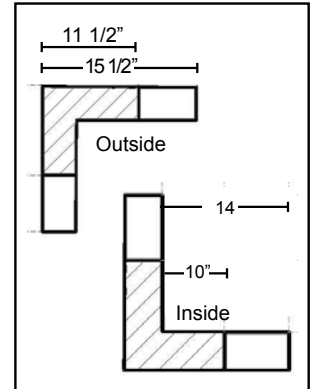

4'x8' SERIES

**PRODUCT**

**DP2465 Virginia Stackedstone** Thickness: 1 3/4"  
 Weight: 36 lbs • Area: 31 sq ft Height: 48"

**DP2467**

**DP2466**

**PRODUCT**

**DP2467 Virginia Keyless Corner**  
 Inside Width: 10" • Outside Width: 12" • Weight: 10 lbs  
 Area: 5 sq ft • Thickness: 2"

**DP2466 Virginia Keyless Corner**  
 Inside Width: 10" • Outside Width: 12" • Weight: 10 lbs  
 Area: 9 sq ft • Thickness: 1 3/4"

WAINSCOT SERIES

**DP2721**

**PRODUCT**

**DP2720 Virginia Wainscot**  
 Weight: 29 lbs • Area: 24 sq ft

**DP2721 Virginia Wainscot Corner**  
 Inside Width: 10" • Outside Width: 12"  
 Weight: 10 lbs • Area: 5 sq ft • Thickness: 2"

2'x4' SERIES

**PRODUCT**

**DP2620 Virginia Stackedstone 2x4\***  
 Weight: 9 lbs • Area: 7 sq ft

## PRODUCT

**DP2770 Virginia Small Pilaster**

Weight: 28 lbs • Thickness: 4"

**DP2860 Virginia 16" Column Kit\***

Inside Width: 16" • Outside Width: 20"

Weight: 25 lbs

*\*Column kit comes a four separate flat peices as shown on the right.*