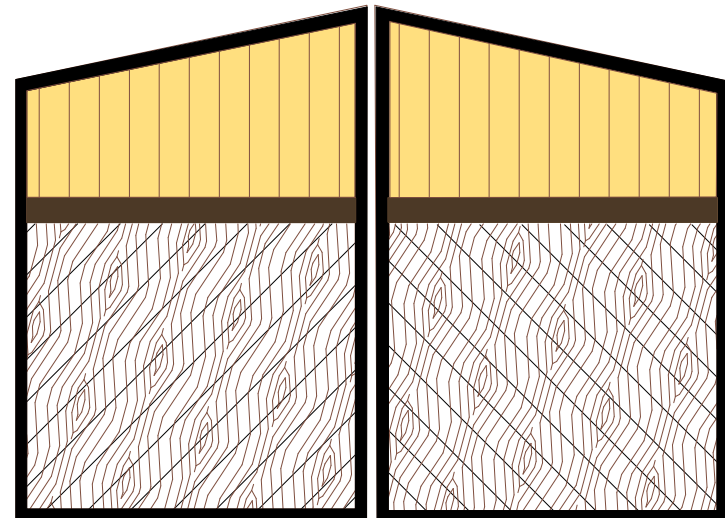

GATE FOR DUMPSTER ENCLOSURES

6 ft

GATE FOR DUMPSTER ENCLOSURES

GATE FOR DUMPSTER ENCLOSURES